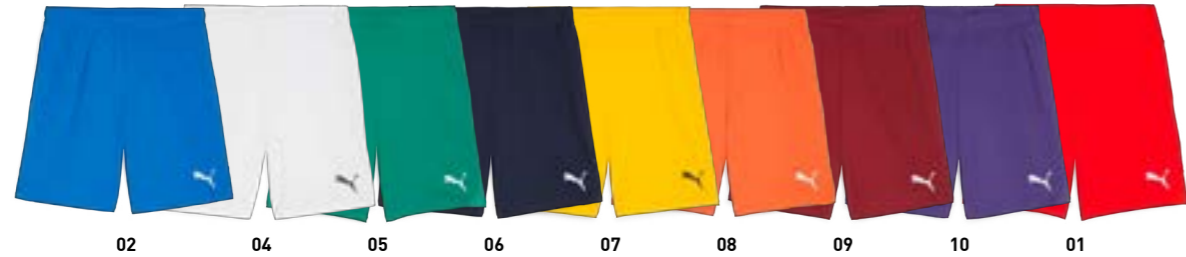

LOGO
HEAT TRANSFER

team
RISE

*REGULAR FIT