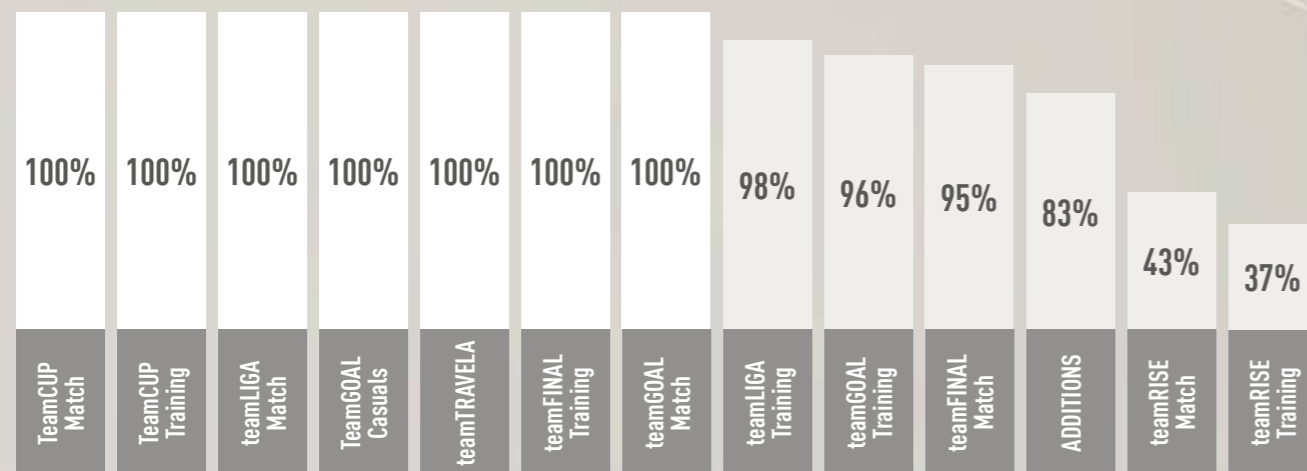

RECYCLED CONTENT IS OUR FOCUS.

WE ARE FULLY COMMITTED TO SCALING UP ITS USAGE ACROSS ALL OUR RANGES.

With Vision 2030 we have elevated and evolved our current 10FOR25 sustainability goals to achieve bigger, better targets in Climate, Human Rights and Circularity by 2030.

+50%

of our **2026 teamwear apparel** was developed to be made using 100% recycled content (excluding trims and decorations).*

100%

of our **2026 accessories bags** were developed to be made of at least 50% recycled content.

of our **2026 packaging bags** are made of 100% recycled content.

THE PRINT APPLICATION INSTRUCTION IS NOW ACCESSIBLE DIRECTLY IN THE CATALOGUE VIA THIS QR CODE. BETTER DIGITAL THAN ON PHYSICAL PAPERS.

Percentage of our developed teamwear styles in 2026 with **recycled** content.

RE:FIBRE

The **RE:FIBRE** logo highlights any product that uses polyester textile waste as the primary source of material.