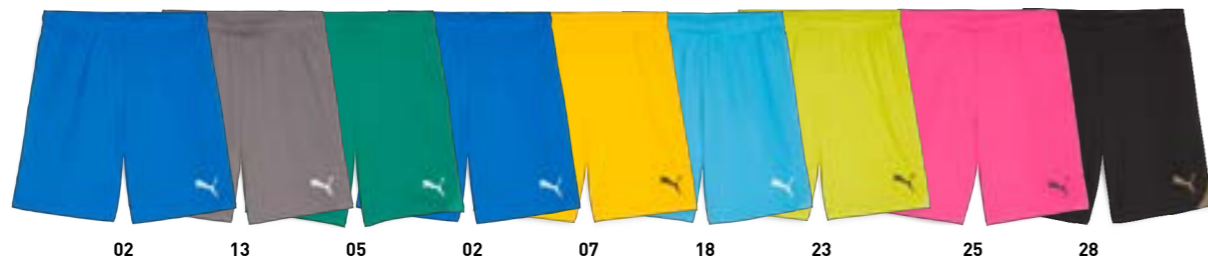

LOGO
HEAT TRANSFER

team
RISE

*REGULAR FIT