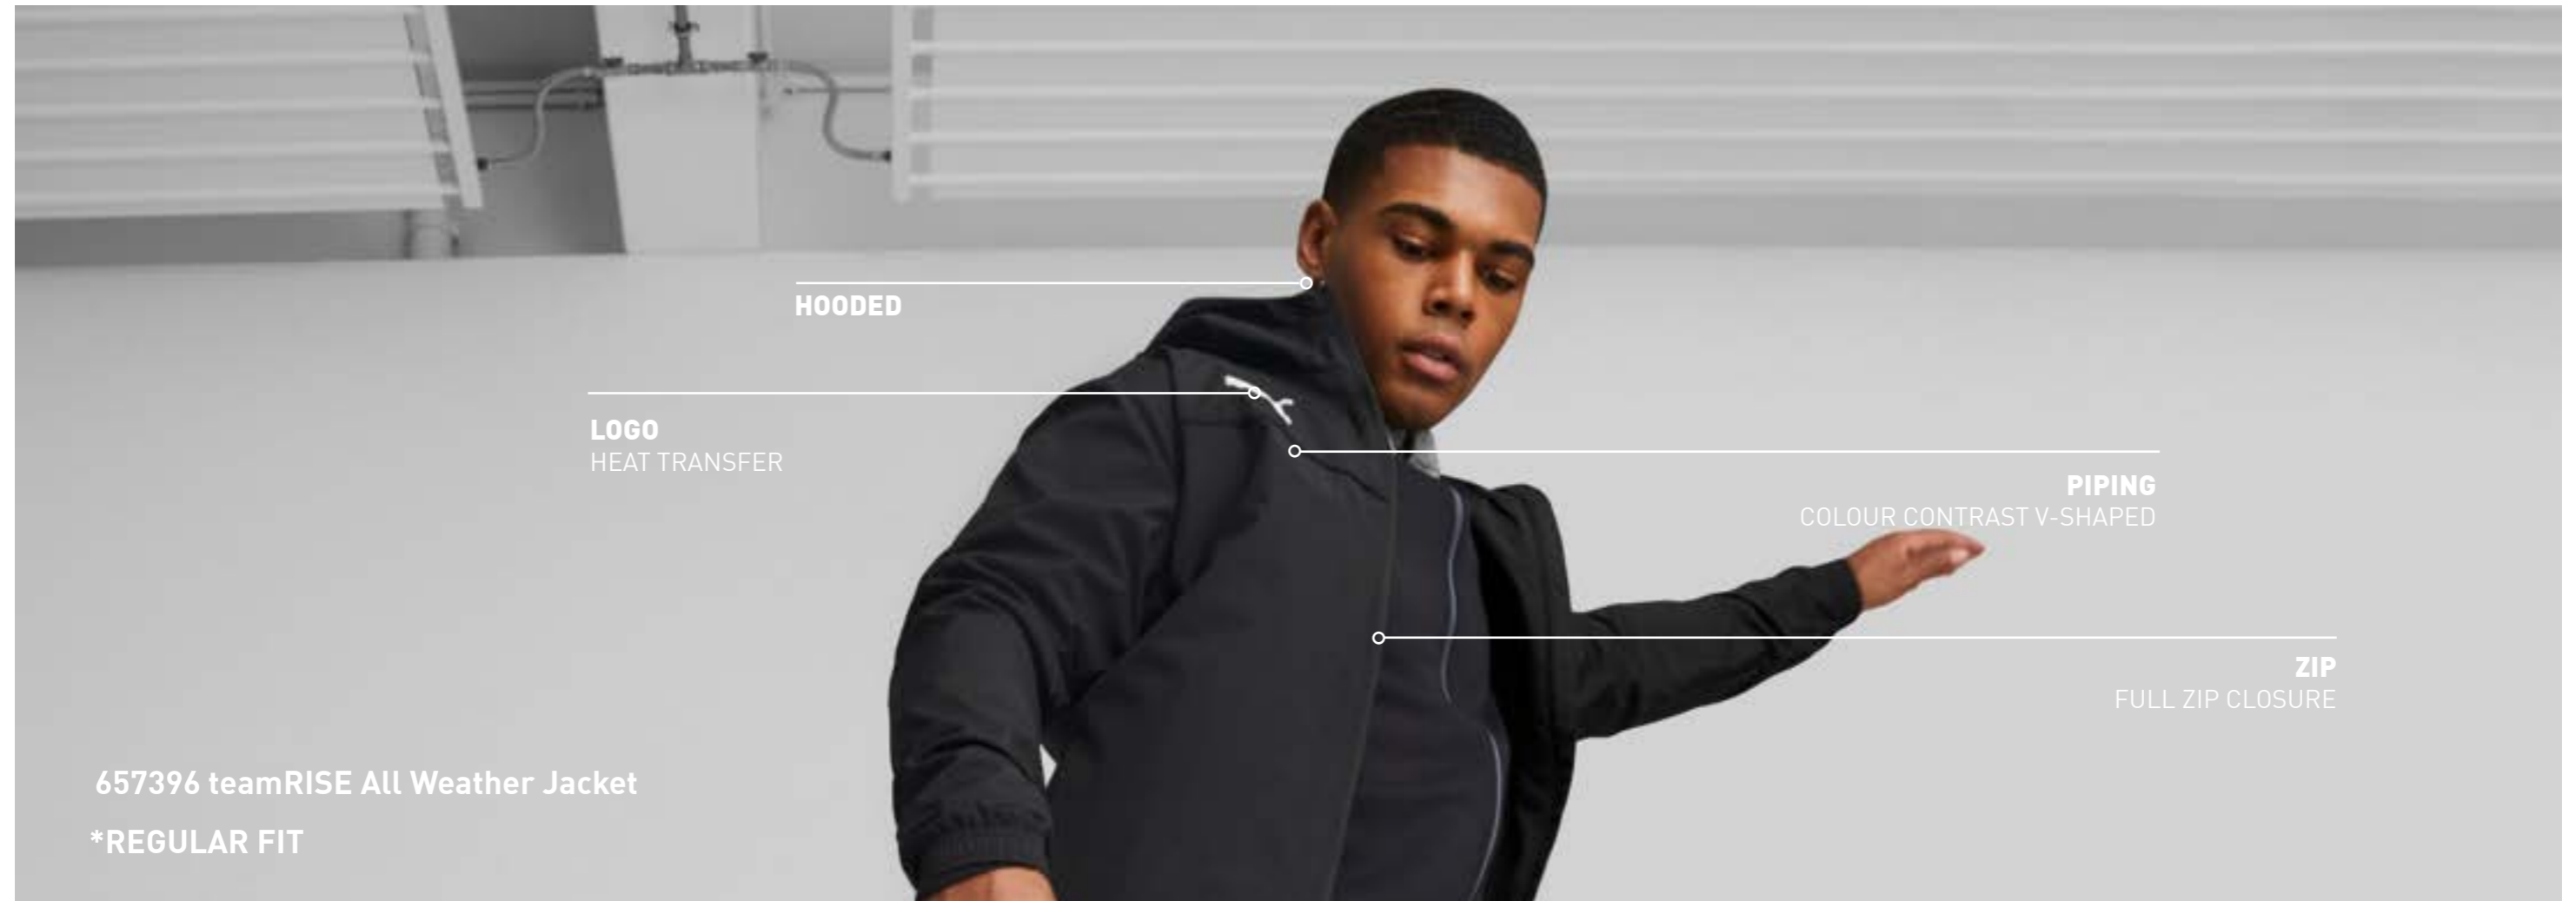

03 PUMA Black-PUMA White • 06 Peacoat-PUMA White

HOODED

LOGO
HEAT TRANSFER

PIPING
COLOUR CONTRAST V-SHAPED

ZIP
FULL ZIP CLOSURE

657396 teamRISE All Weather Jacket

*REGULAR FIT

TRAVEL