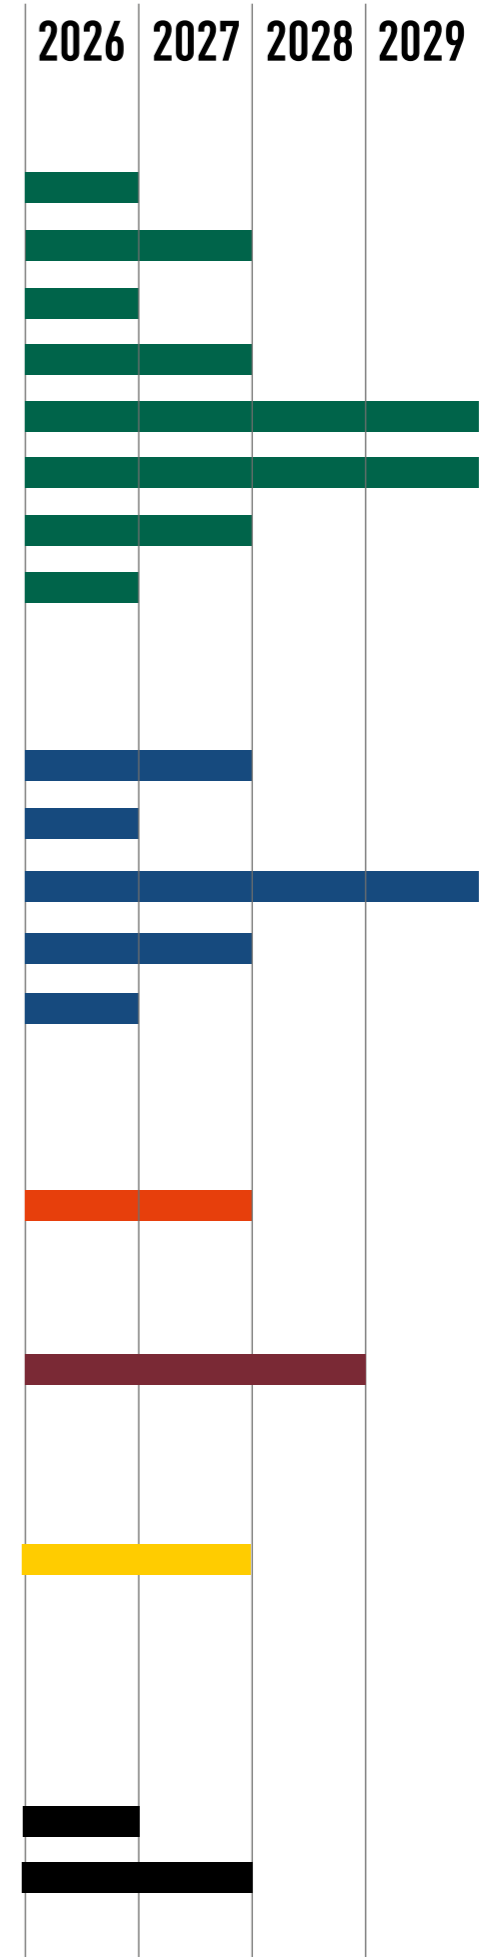

*Available as of July 2026